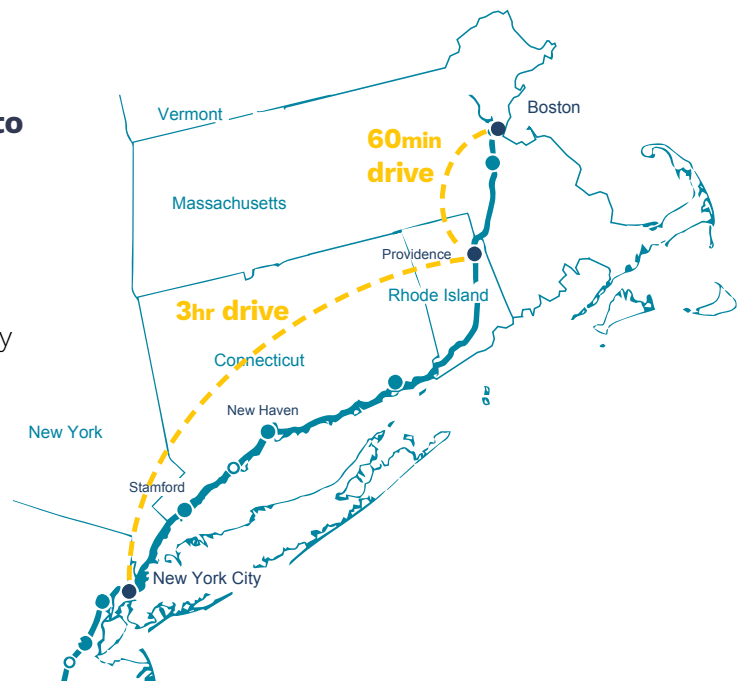

1600+ Exhibitors • 35,000+ Attendees • 50+ Countries • 40+ International Pavilions

Date: September 14 – 17, 2021

Location: Rhode Island Booth
U.S. Pavilion (ExCeL London)
Royal Victoria Dock, 1 Western Gateway,
London E16 1XL, UK

Registration Deadline
April 30, 2021

The Rhode Island booth is designed to allow up to 6 companies to be represented.

Participation includes:

- Shared Booth Space in a 24 square meter booth in the USA Pavilion
- Your products/services listed in DSEI Exhibitor Directory
- Turn-key exhibition solution including your own personalized display stand, furniture, and company graphics within the Rhode Island booth
- Assistance before, during and after the show from Chafee Center/RI Commerce staff
- Invitations to USA Pavilion receptions and networking events
- DSEI Trade show passes for attending staff from each company
- Reserved meeting areas with access to beverage service and additional meeting areas (in the USA Pavilion)

Participation in the Rhode Island Booth at DSEI is supported by the Rhode Island STEP Program and is available to eligible Rhode Island small businesses. A **$500 refundable deposit** is required to confirm your company's space in the booth. Space is limited and will be approved on a first-come basis.

Funded in part through a grant with the U.S. Small Business Administration

Contact:

Katherine Therieau

Director, International Trade Programs

Rhode Island Commerce Corporation

315 Iron Horse Way, Suite 101, Providence, RI 02908

☎ 401.278.9139 | ✉ Katherine.Therieau@CommerceRI.com