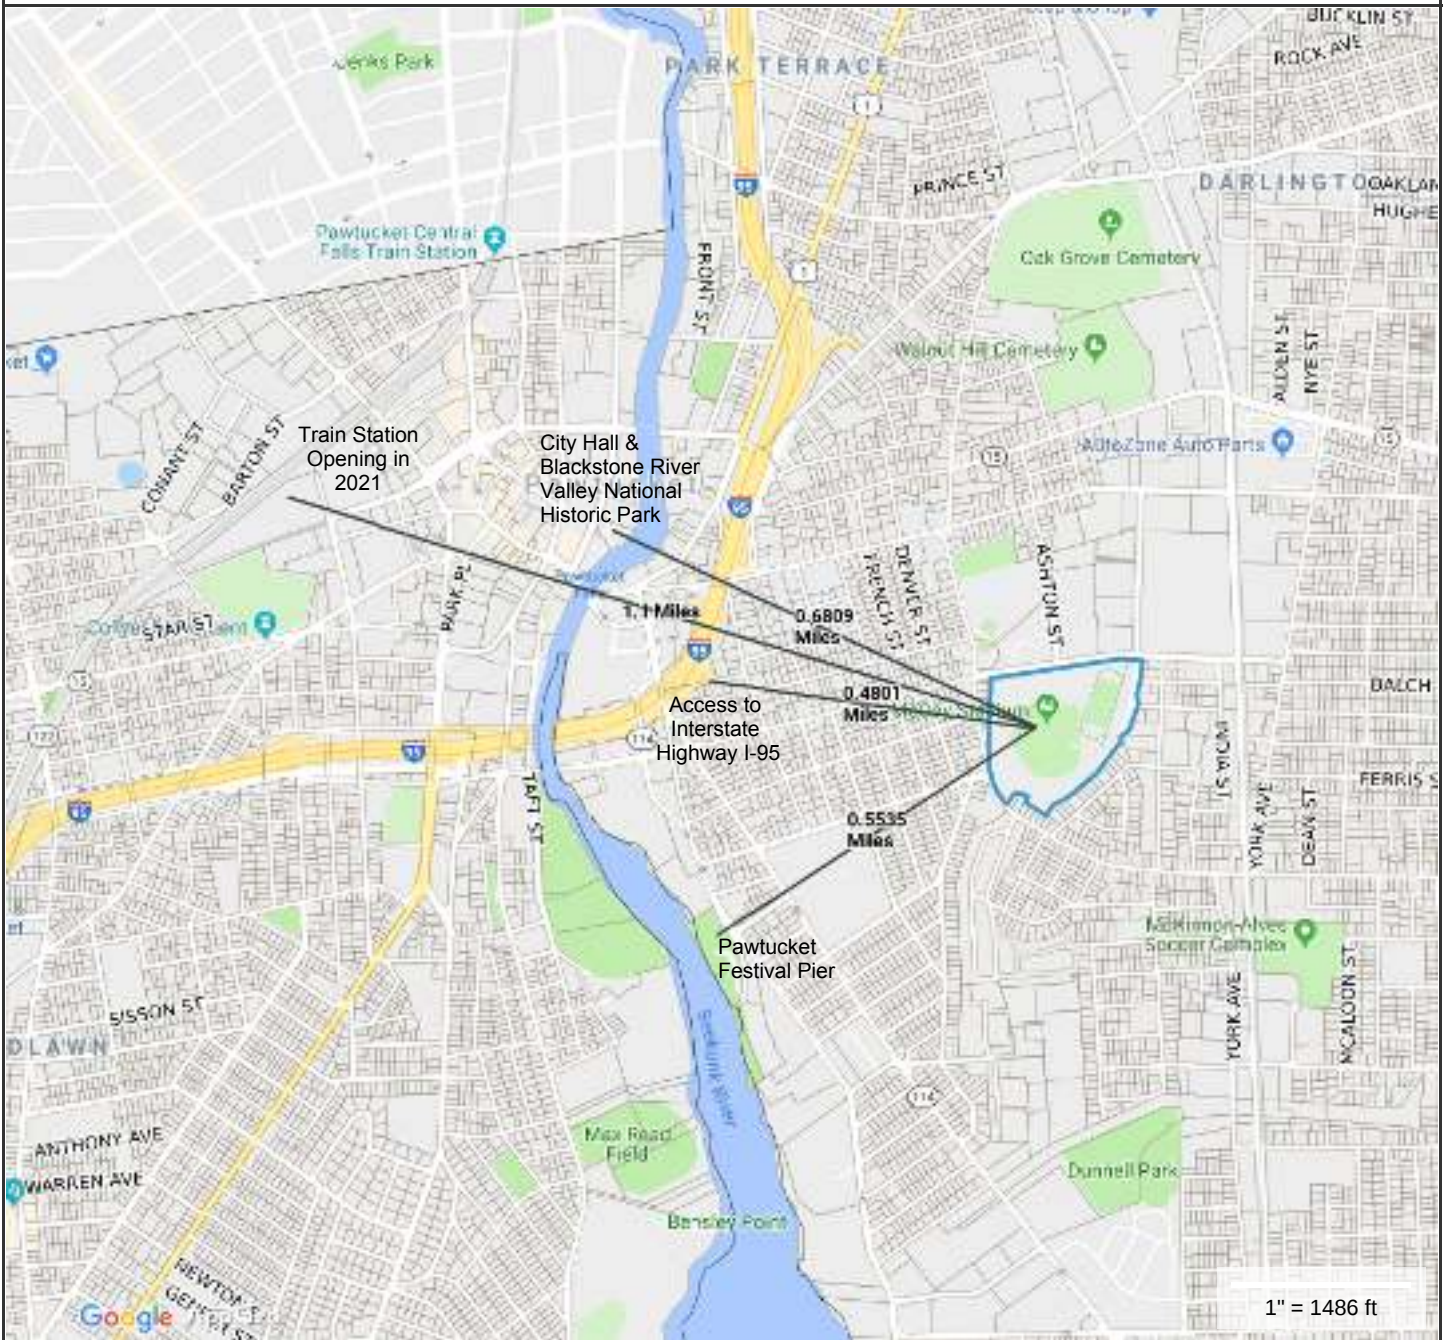

Distance of McCoy Stadium to Local Amenities

1" = 1486 ft

Property Information
 Property ID 260630
 Location 2 COLUMBUS AVE
 Owner CITY OF PAWTUCKET

**MAP FOR REFERENCE ONLY
 NOT A LEGAL DOCUMENT**

City of Pawtucket, RI makes no claims and no warranties, expressed or implied, concerning the validity or accuracy of the GIS data presented on this map.

Geometry updated 11/16/2018
 Data updated 10/05/2018