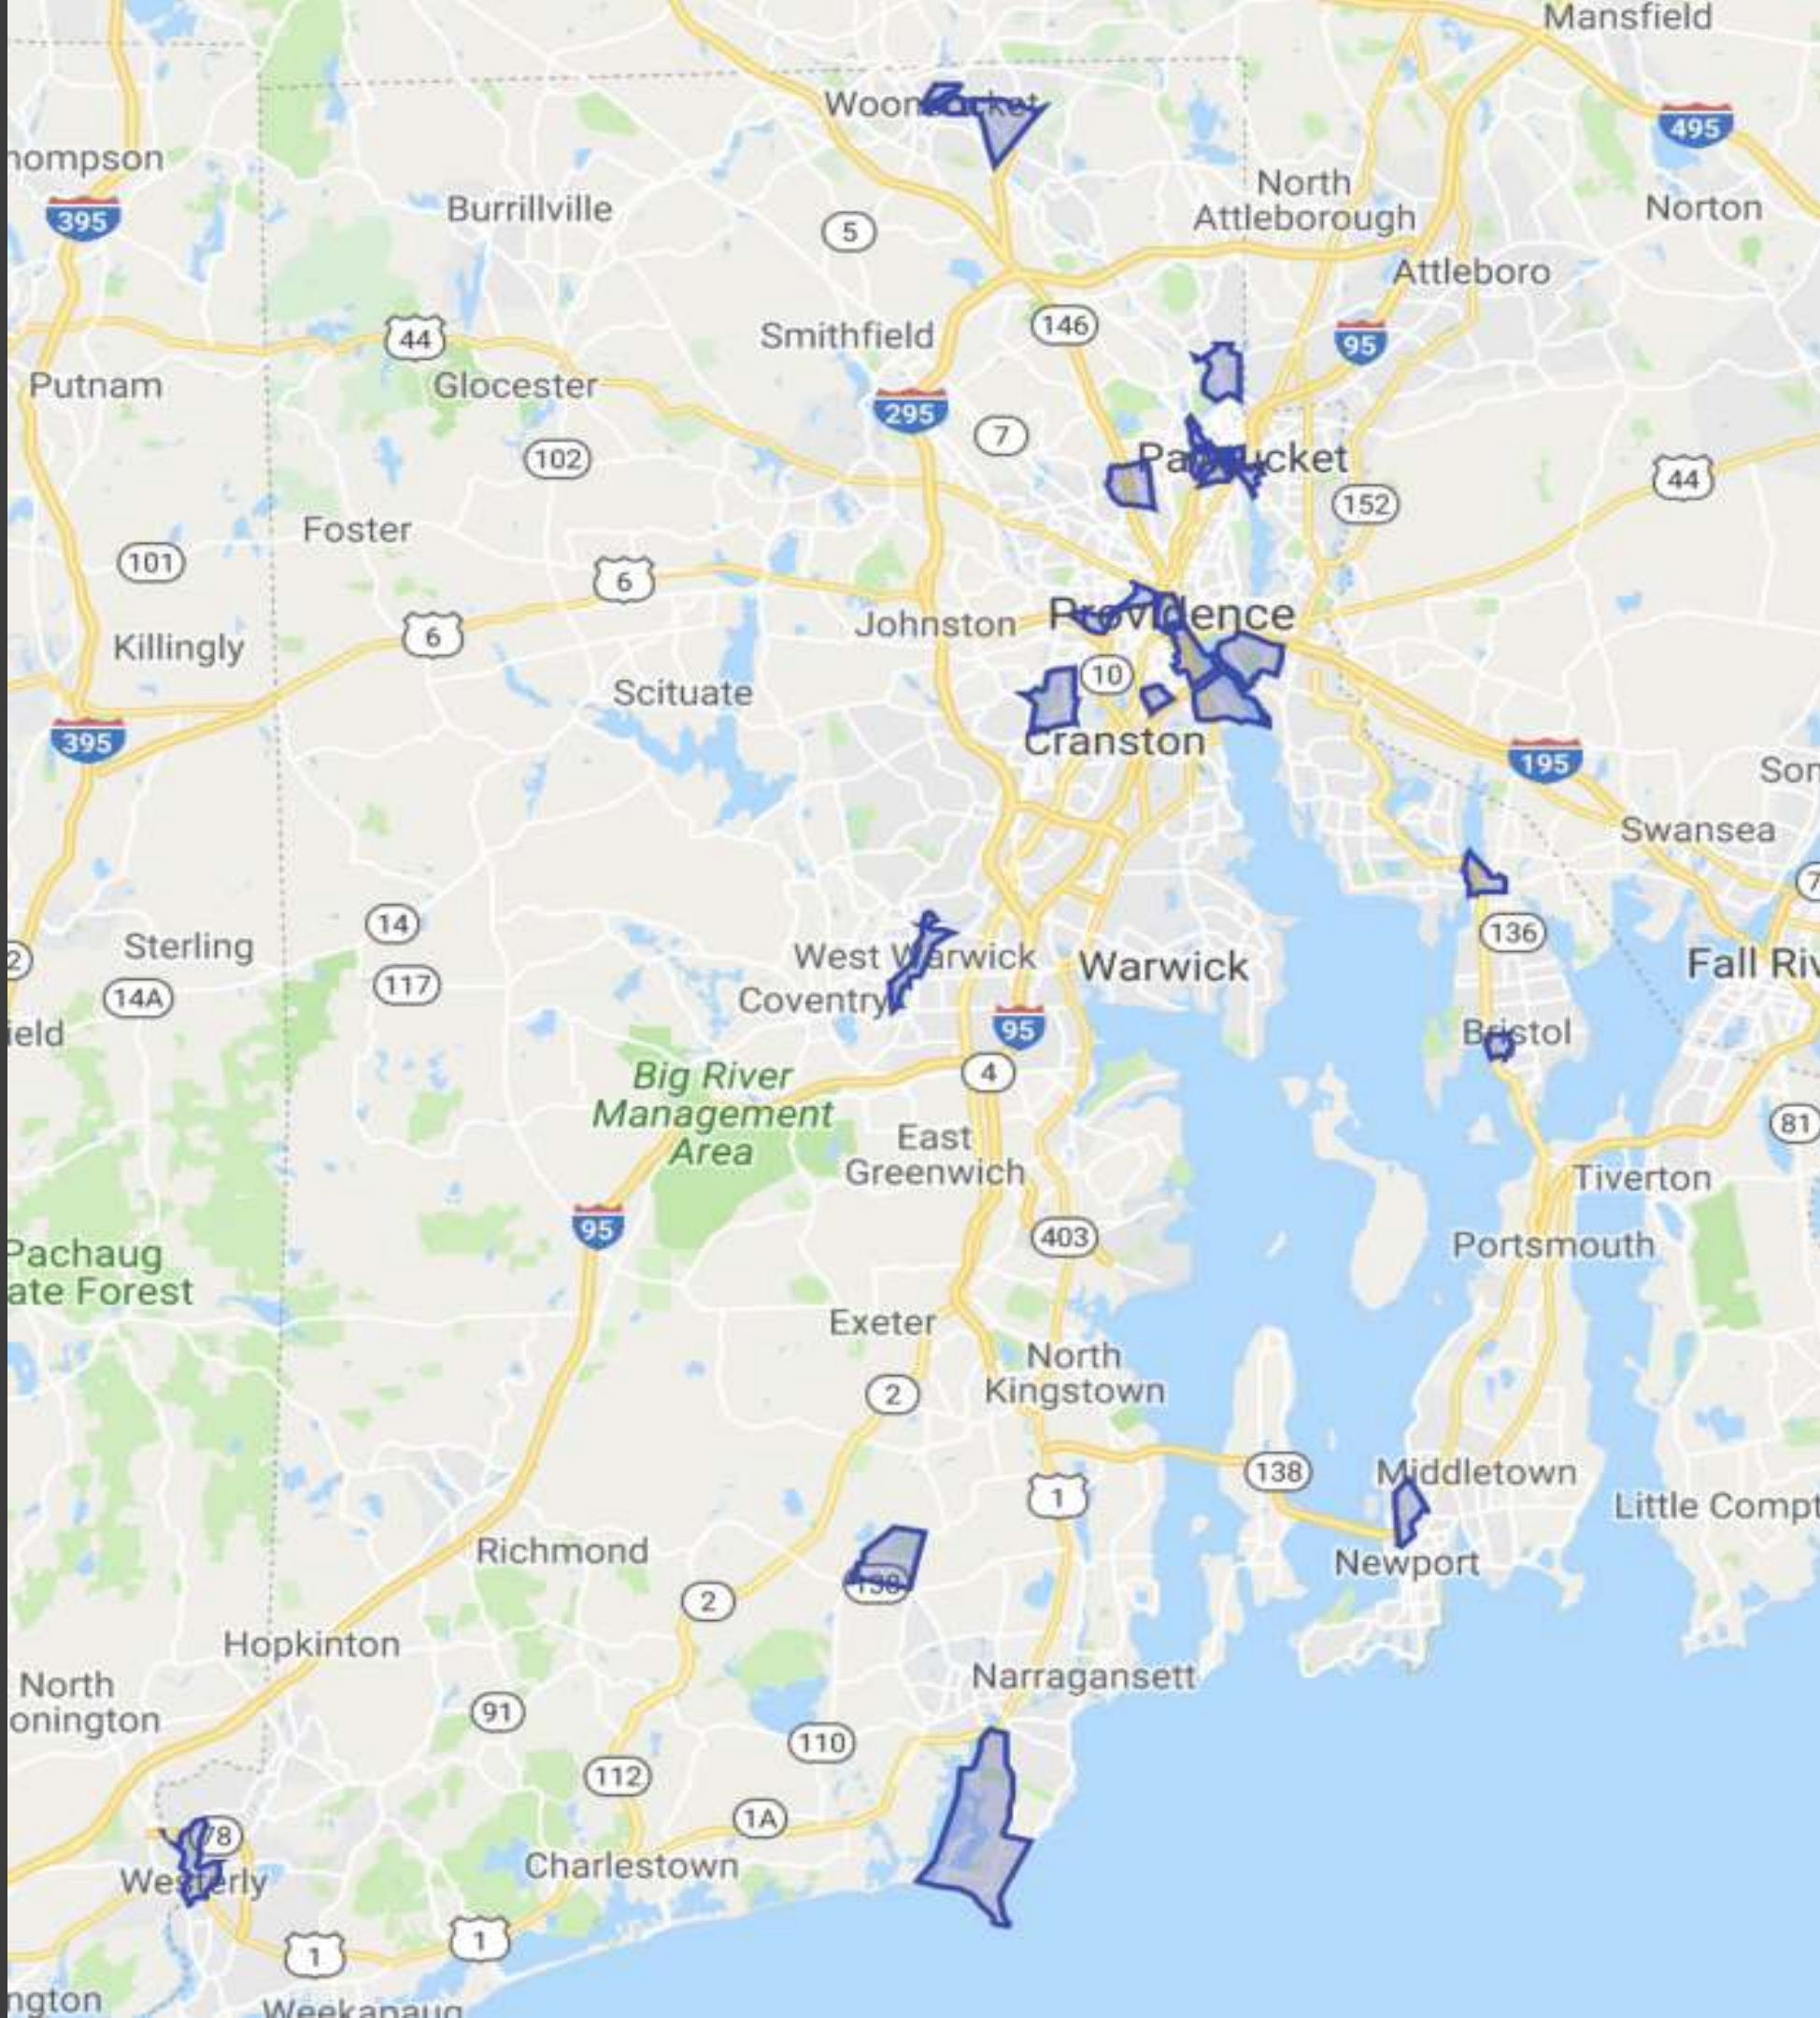

# Blackstone Valley Region

Pawtucket  
Central Falls  
Woonsocket  
Cumberland

# Providence Metro

Providence  
North Providence  
East Providence

# East Bay & Newport

Bristol  
Newport  
Warren

# A few highlights

- Transit and streetscapes
- Hubs of innovation
- Proximity to anchor institutions
- Main Streets
- Waterfronts
- Tourism
- Much more