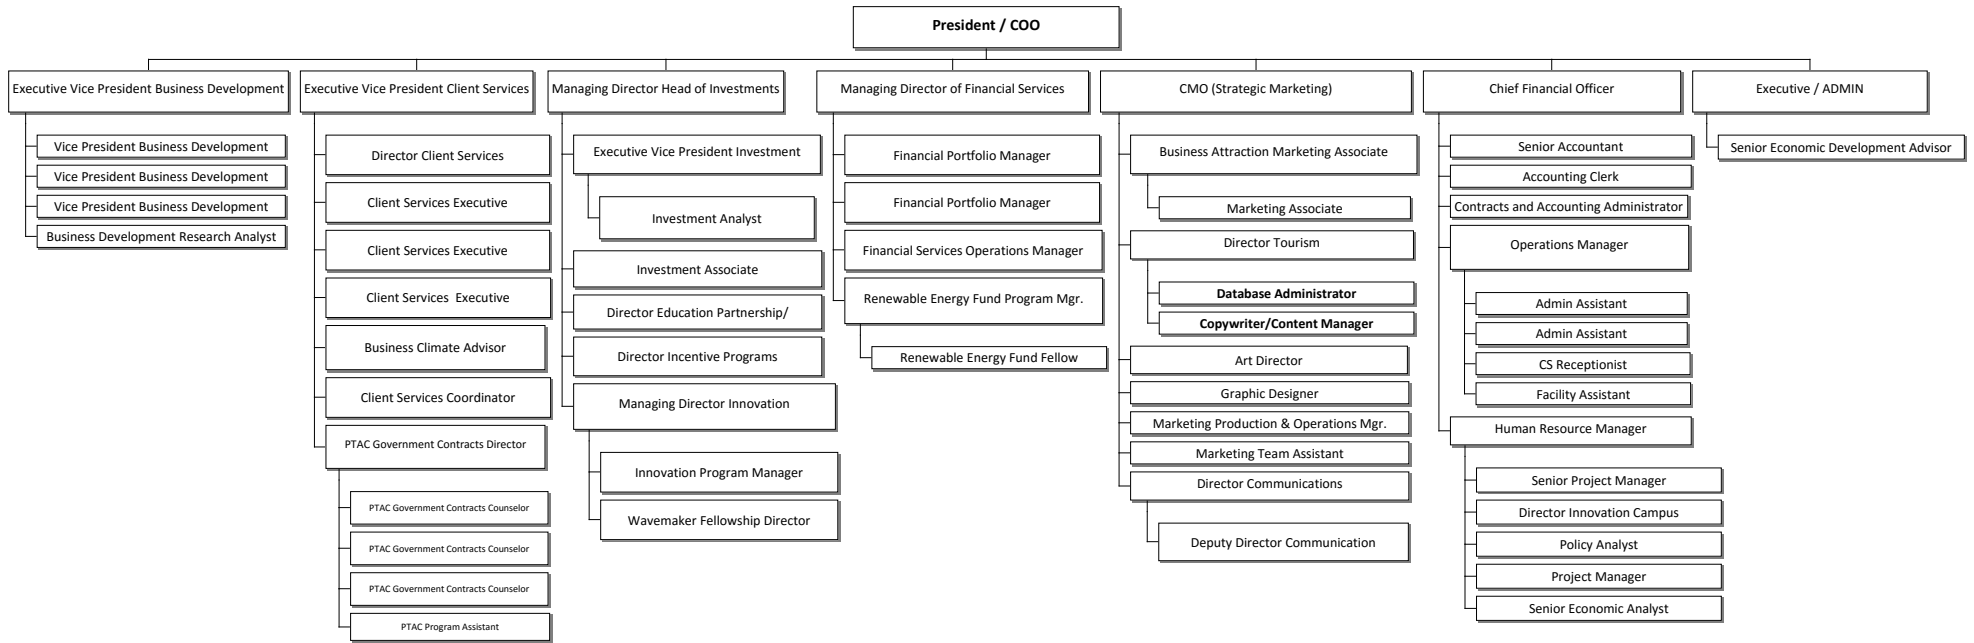

**Rhode Island Commerce Corporation
Enterprise Org Chart**

Partners:

- Polaris - Manufacturing Extension Program
- SBDC - Small Business Development Corp.
- DLT - Department Labor & Training
- ORR - Office of Regulatory Reform
- I195 - I195 Development Council